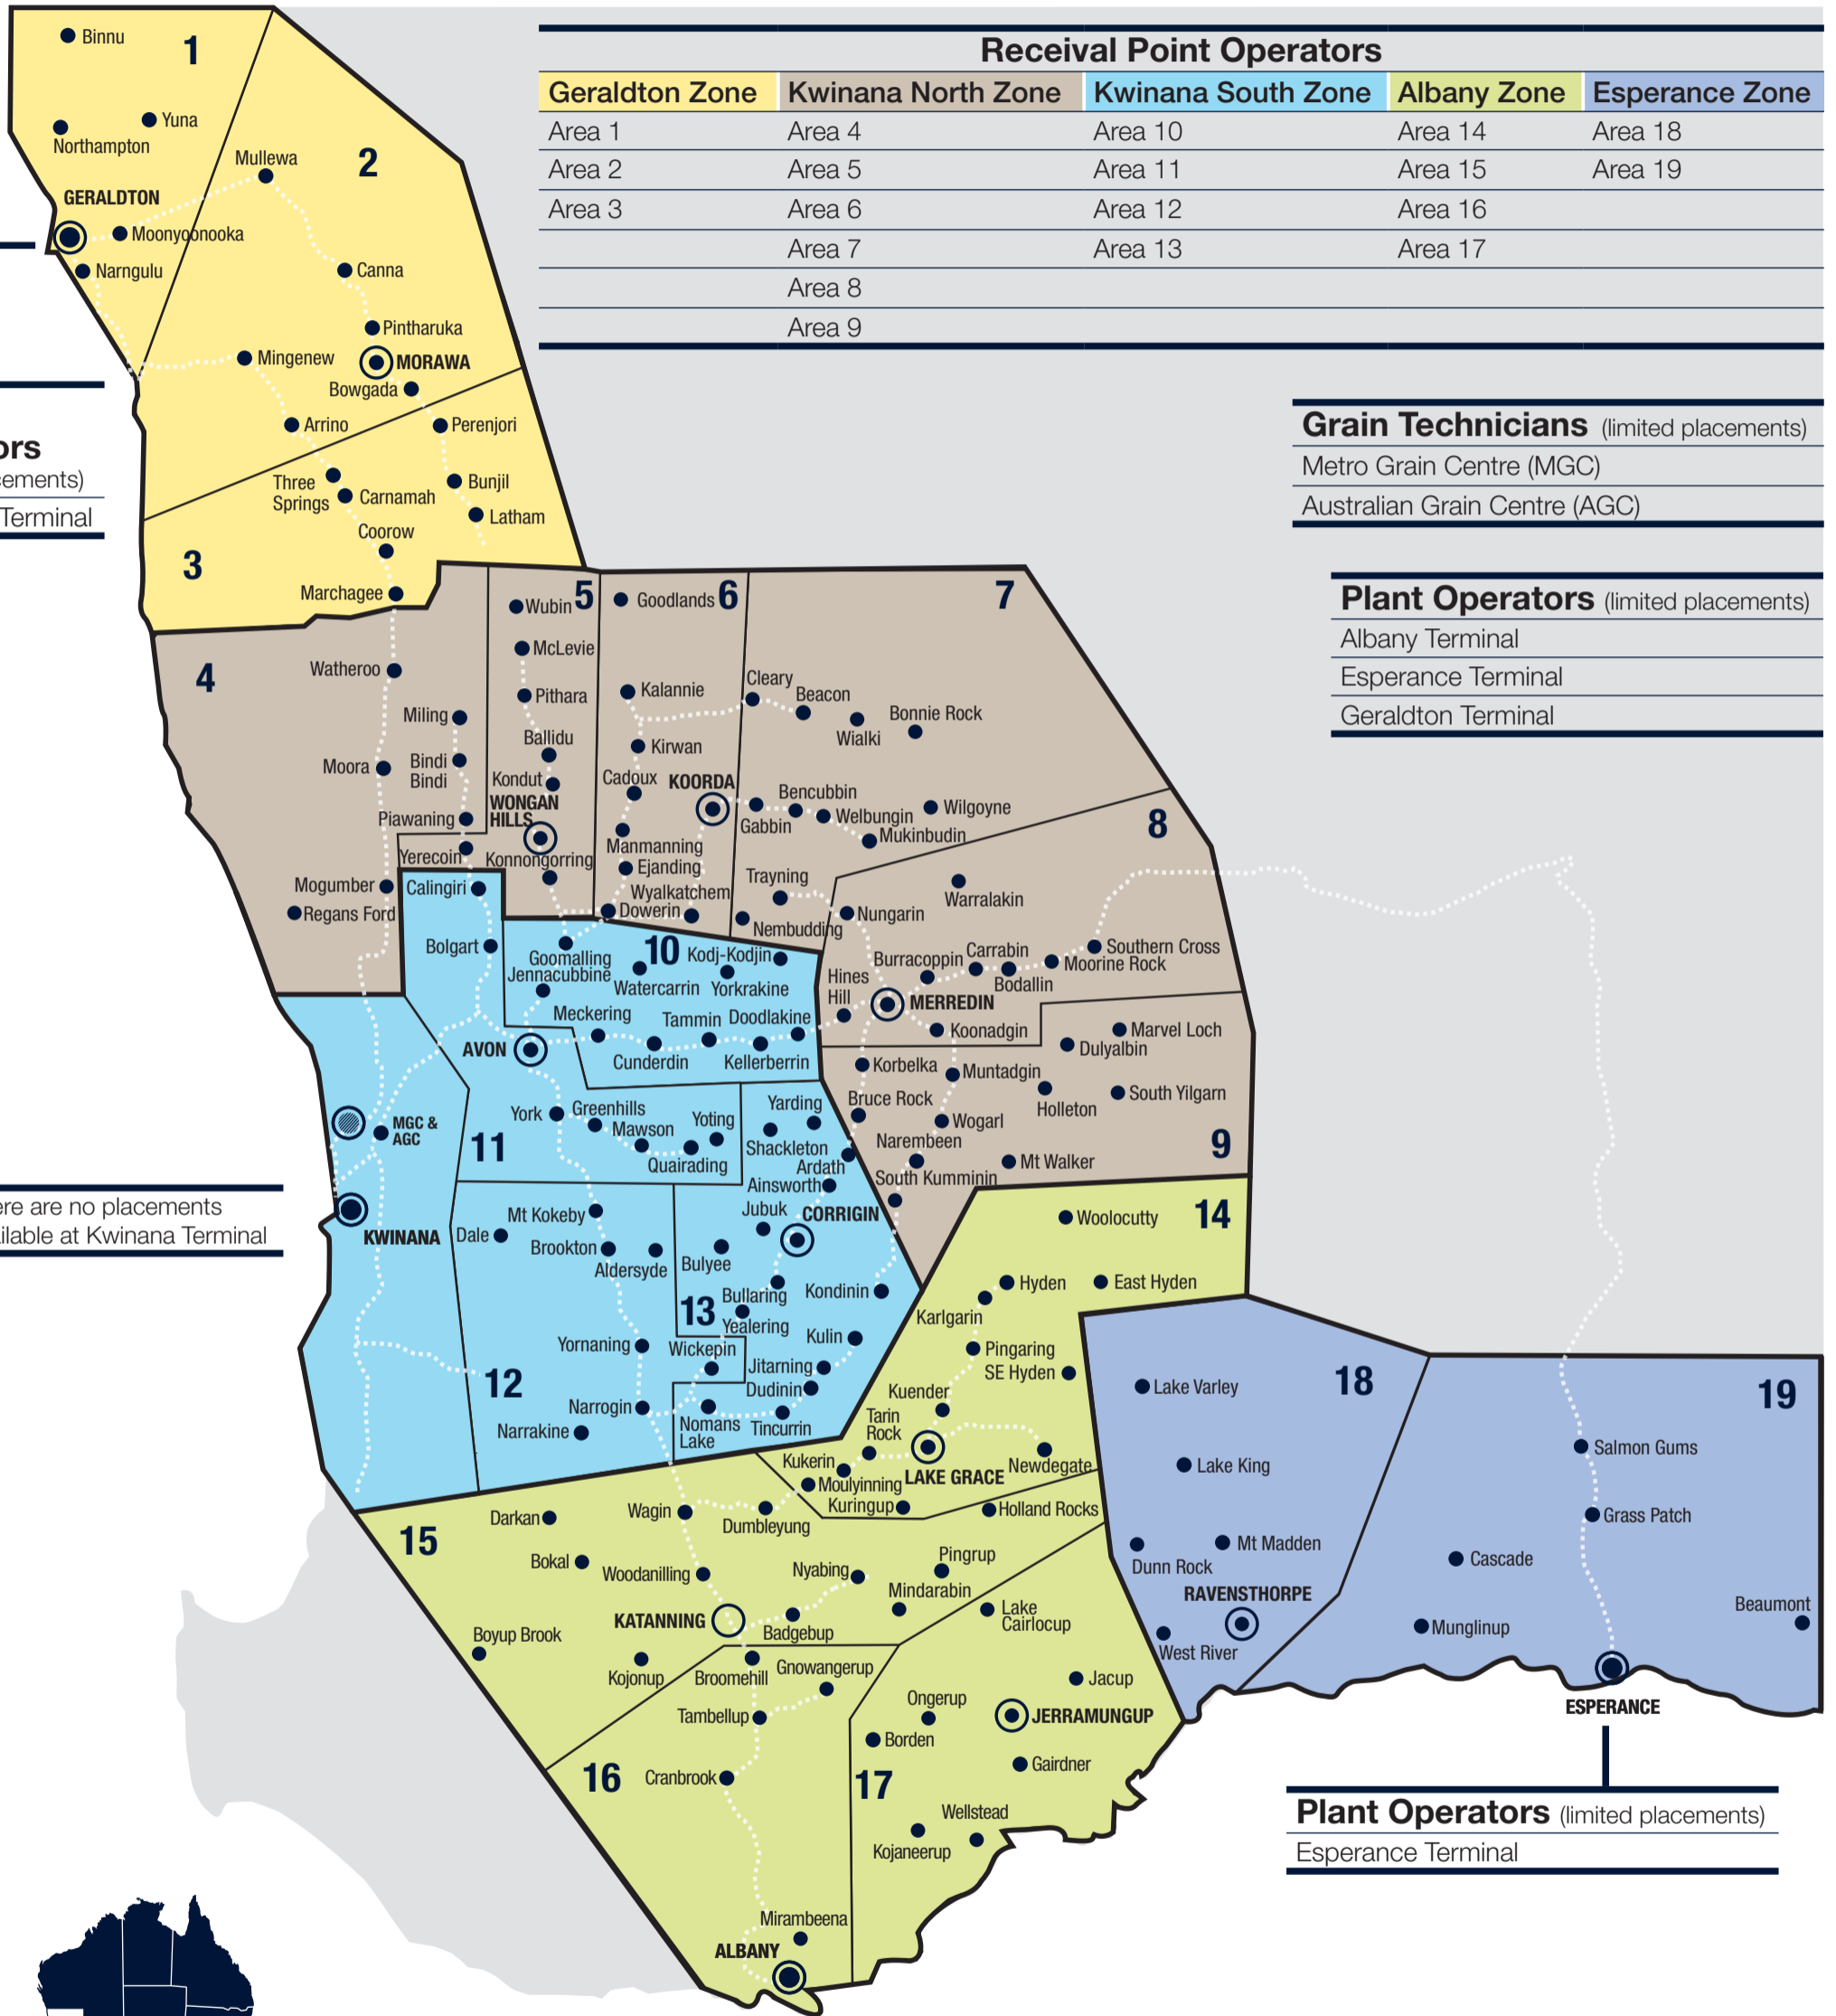

CBH HARVEST POSITIONS 2021

Harvest positions are available at country receival sites across the state. There is limited placement at Geraldton, Albany and Esperance port terminals, Metro Grain Centre and Australian Grain Centre. No harvest positions are available at Kwinana port terminal.

Receival Point Operators				
Geraldton Zone	Kwinana North Zone	Kwinana South Zone	Albany Zone	Esperance Zone
Area 1	Area 4	Area 10	Area 14	Area 18
Area 2	Area 5	Area 11	Area 15	Area 19
Area 3	Area 6	Area 12	Area 16	
	Area 7	Area 13	Area 17	
	Area 8			
	Area 9			

Plant Operators (limited placements)
Geraldton Terminal

Grain Technicians (limited placements)
Metro Grain Centre (MGC)
Australian Grain Centre (AGC)

Plant Operators (limited placements)
Albany Terminal
Esperance Terminal
Geraldton Terminal

There are no placements available at Kwinana Terminal

Plant Operators (limited placements)
Esperance Terminal

Plant Operators (limited placements)
Albany Terminal

- Receival Site
- Head Office
- CBH Port Terminal
- CBH Office