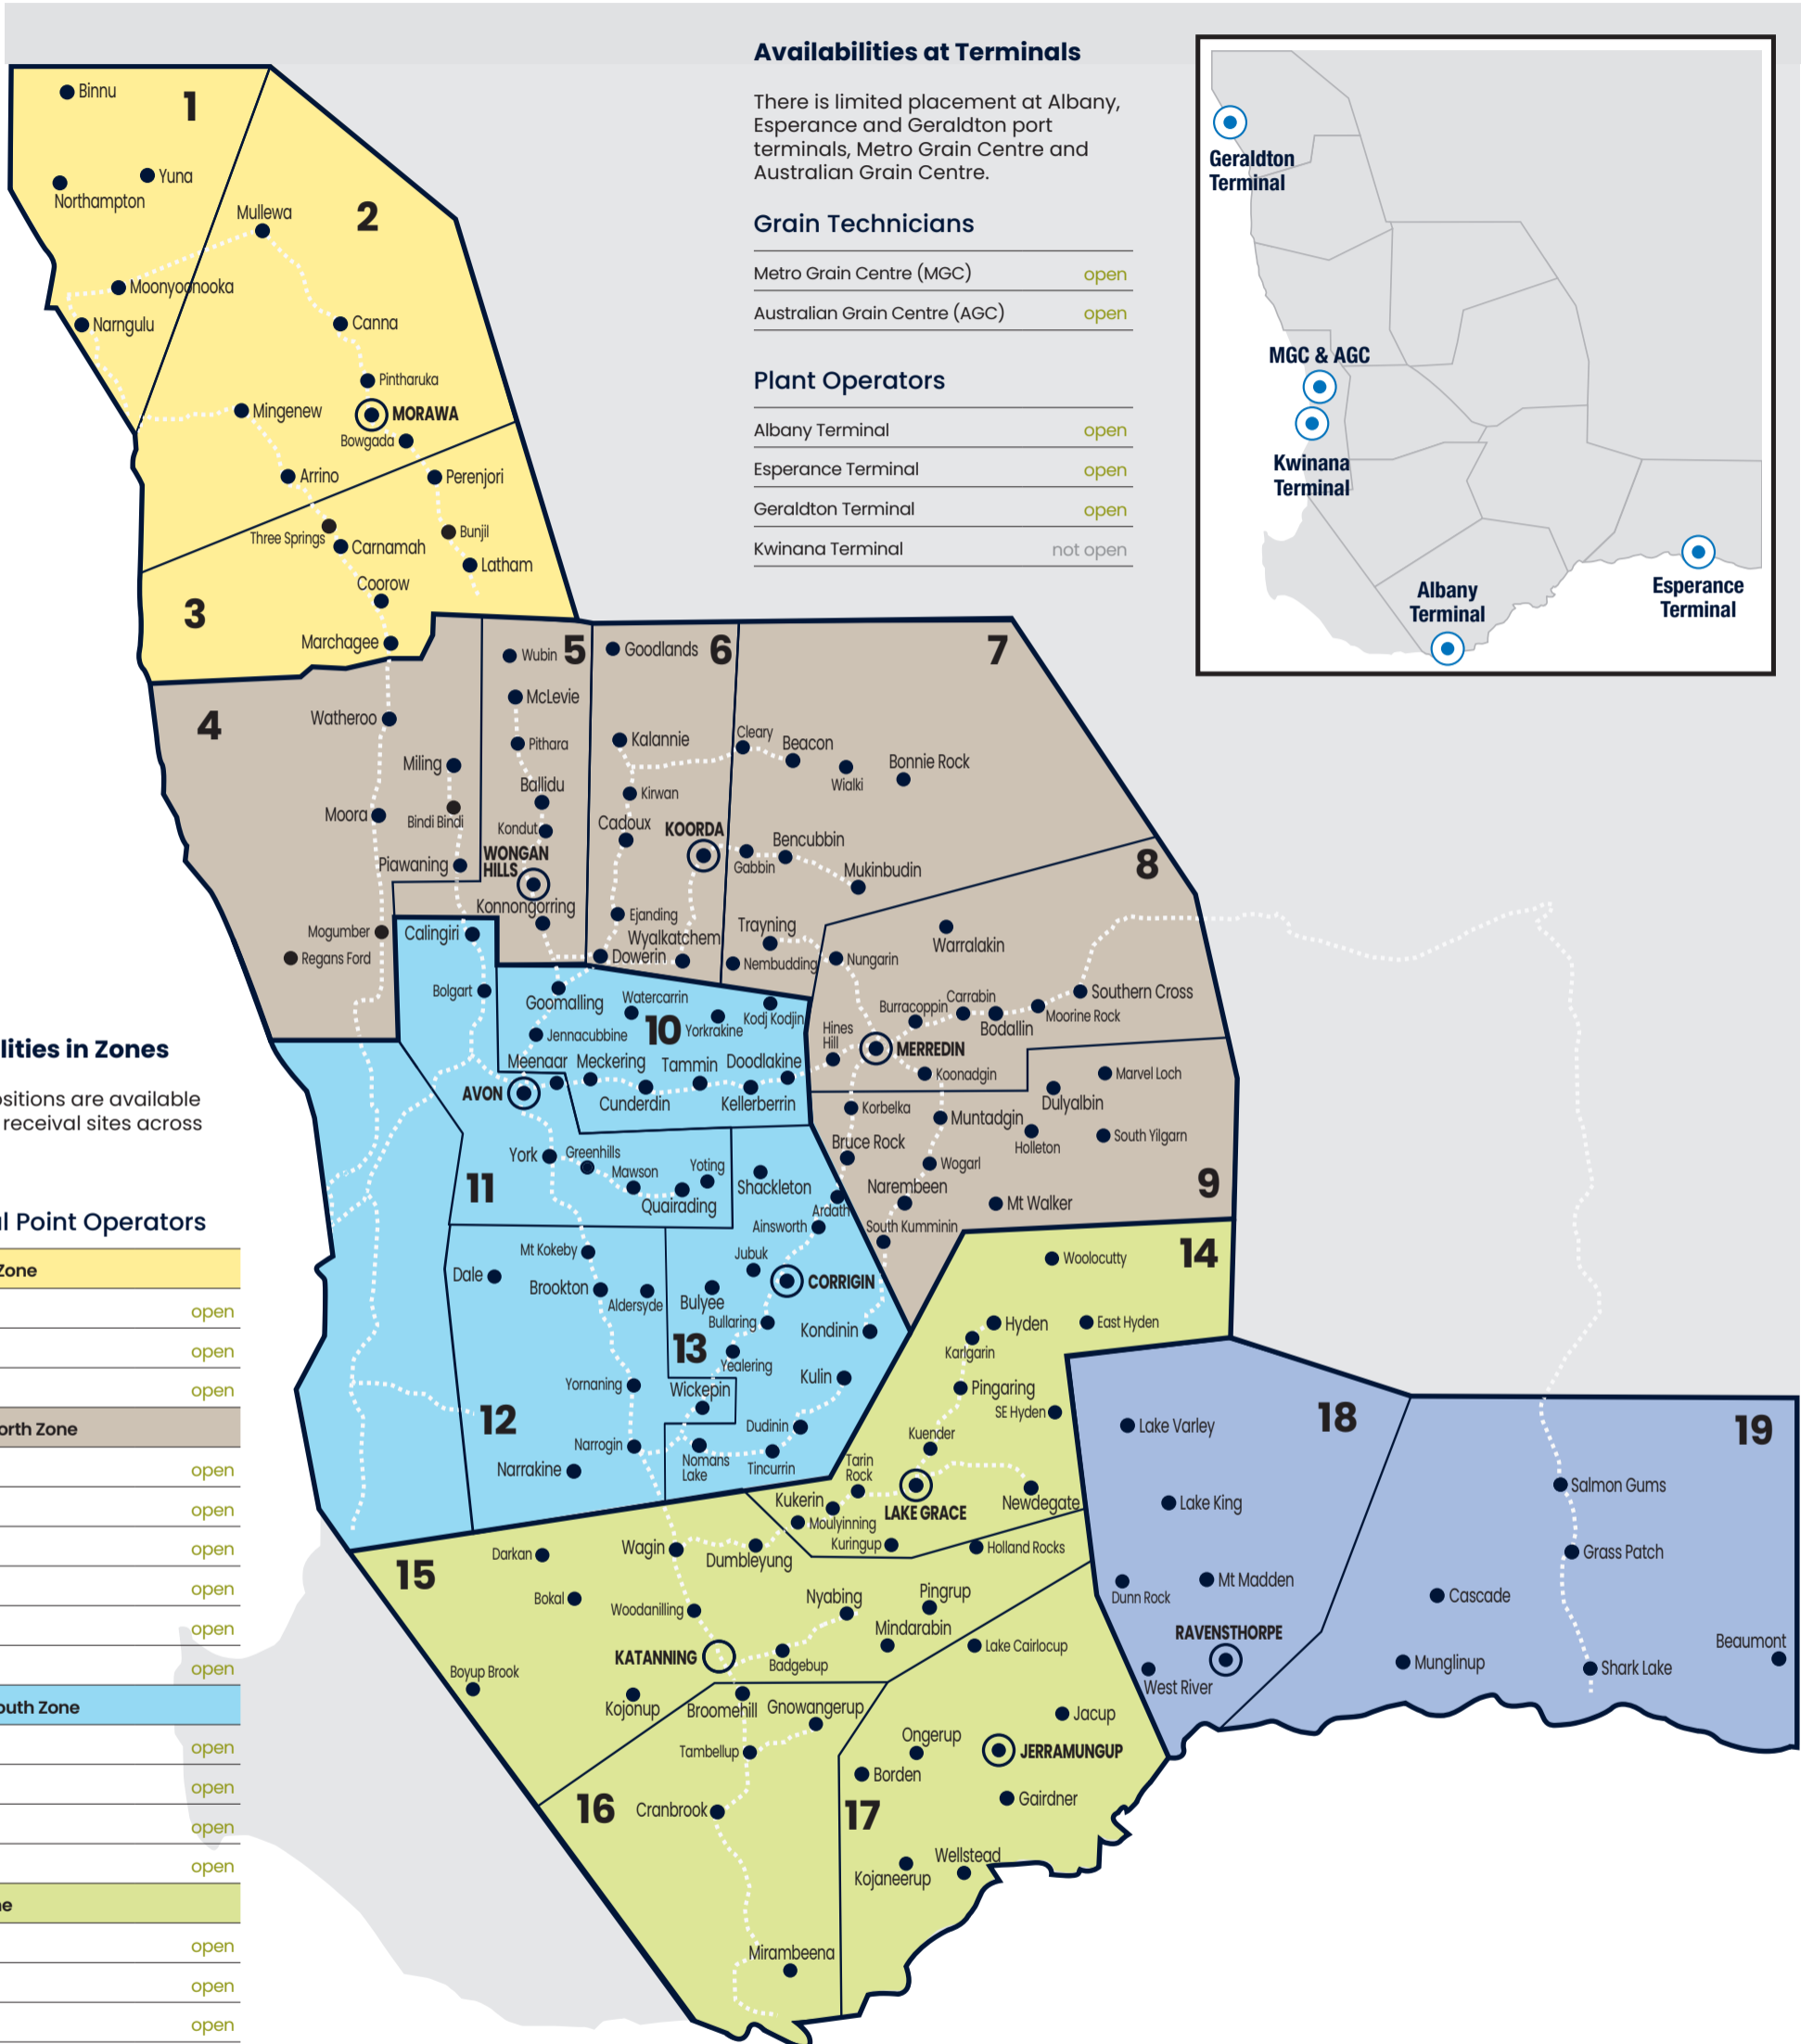

Harvest Positions 2023

Availabilities at Terminals

There is limited placement at Albany, Esperance and Geraldton port terminals, Metro Grain Centre and Australian Grain Centre.

Grain Technicians

Metro Grain Centre (MGC)	open
Australian Grain Centre (AGC)	open

Plant Operators

Albany Terminal	open
Esperance Terminal	open
Geraldton Terminal	open
Kwinana Terminal	not open

Availabilities in Zones

Harvest positions are available at country receival sites across the state.

Receival Point Operators

Geraldton Zone	
Area 1	open
Area 2	open
Area 3	open
Kwinana North Zone	
Area 4	open
Area 5	open
Area 6	open
Area 7	open
Area 8	open
Area 9	open
Kwinana South Zone	
Area 10	open
Area 11	open
Area 12	open
Area 13	open
Albany Zone	
Area 14	open
Area 15	open
Area 16	open
Area 17	open
Esperance Zone	
Area 18	open
Area 19	open