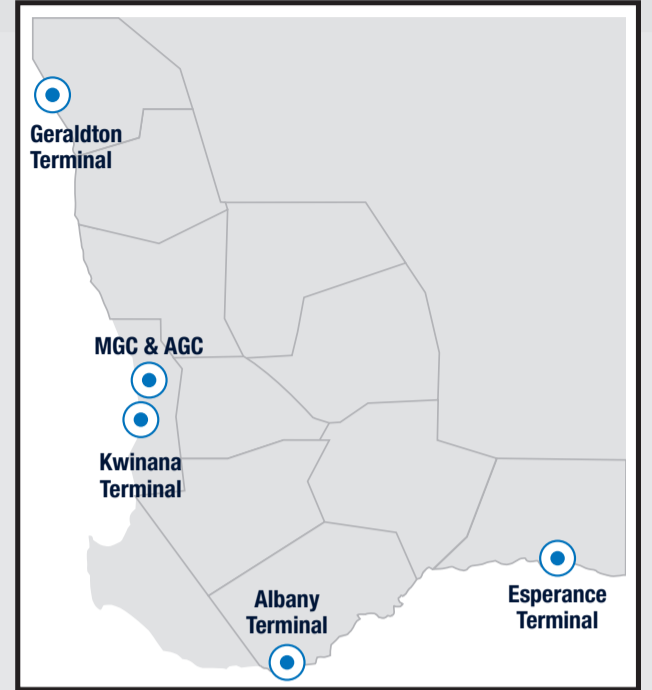

Harvest Positions 2023

Availabilities at Terminals

There is limited placement at Albany, Esperance and Geraldton port terminals, Metro Grain Centre and Australian Grain Centre.

Grain Technicians

Metro Grain Centre (MGC)	open
Australian Grain Centre (AGC)	open

Plant Operators

Albany Terminal	open
Esperance Terminal	open
Geraldton Terminal	open
Kwinana Terminal	not open

Availabilities in Zones

Harvest positions are available at country receival sites across the state.

Receival Point Operators

Geraldton Zone	
Area 1	open
Area 2	open
Area 3	open
Kwinana North Zone	
Area 4	open
Area 5	open
Area 6	open
Area 7	open
Area 8	open
Area 9	open
Kwinana South Zone	
Area 10	open
Area 11	open
Area 12	open
Area 13	open
Albany Zone	
Area 14	open
Area 15	open
Area 16	open
Area 17	open
Esperance Zone	
Area 18	open
Area 19	open