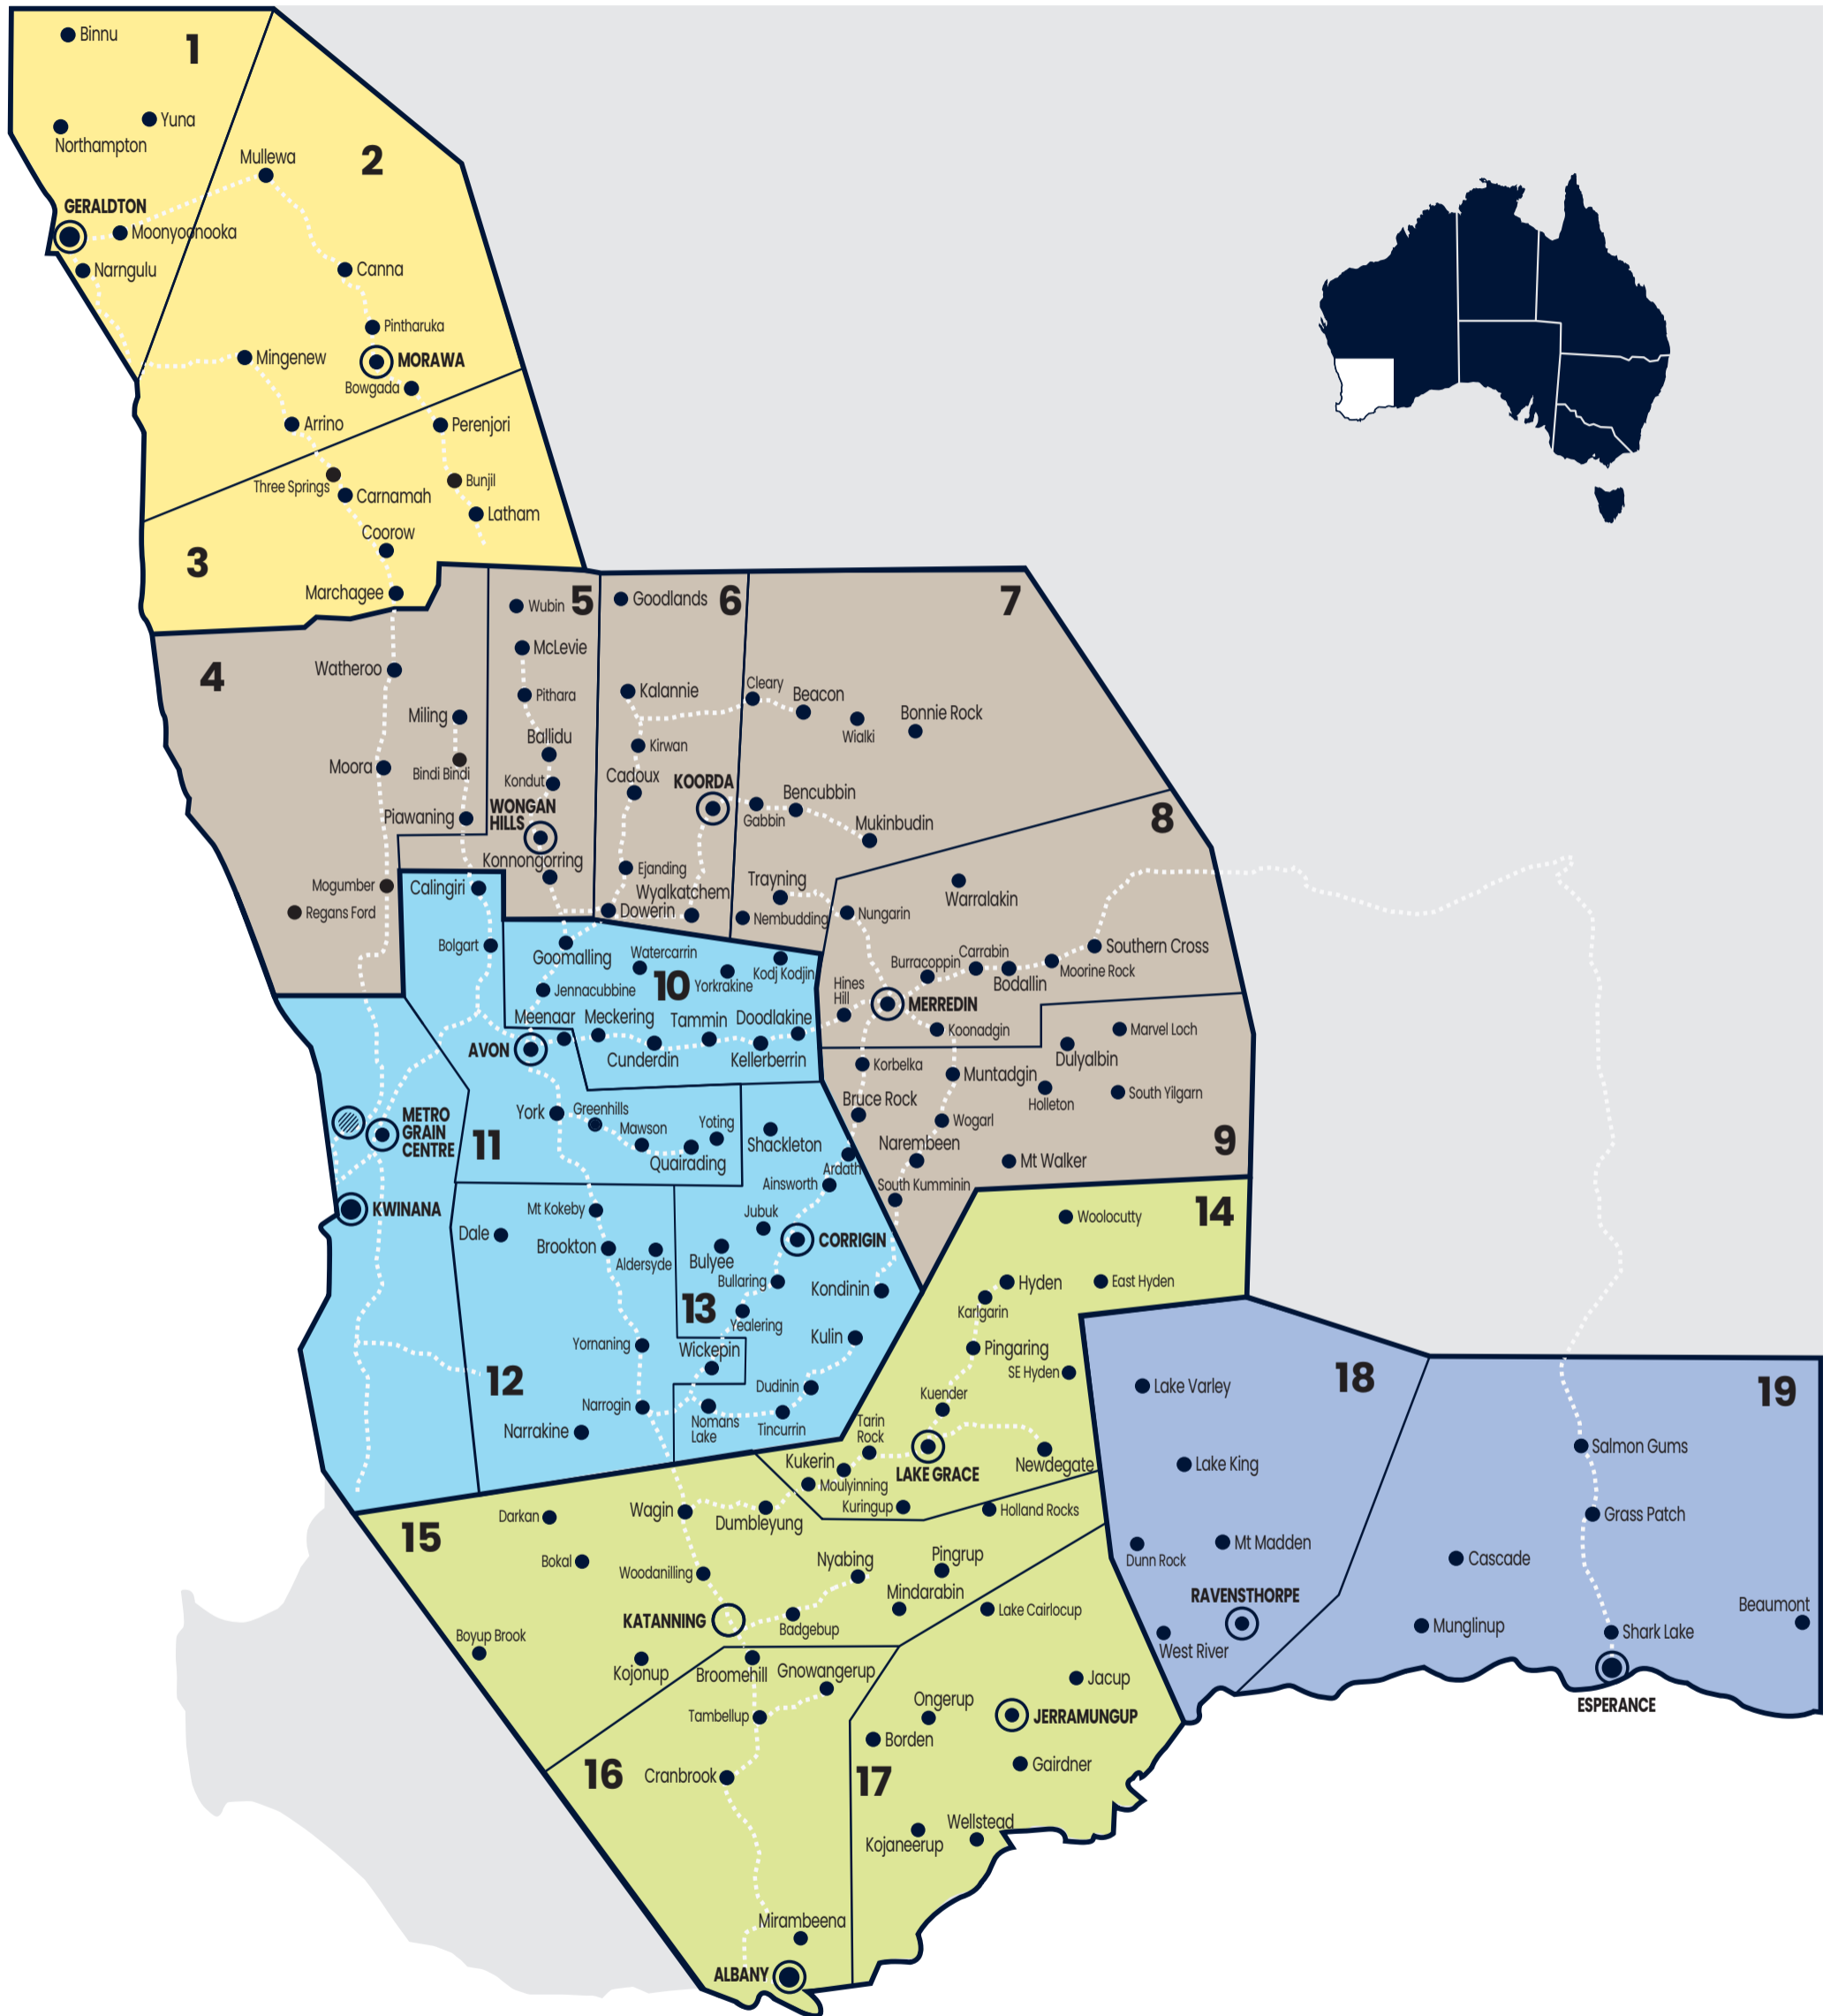

Receival Sites

●	Receival Site	GERALDTON ZONE
⦿	Head Office	KWINANA NORTH ZONE
●	CBH Port Terminal	KWINANA SOUTH ZONE
○	CBH Office	ALBANY ZONE
		ESPERANCE ZONE